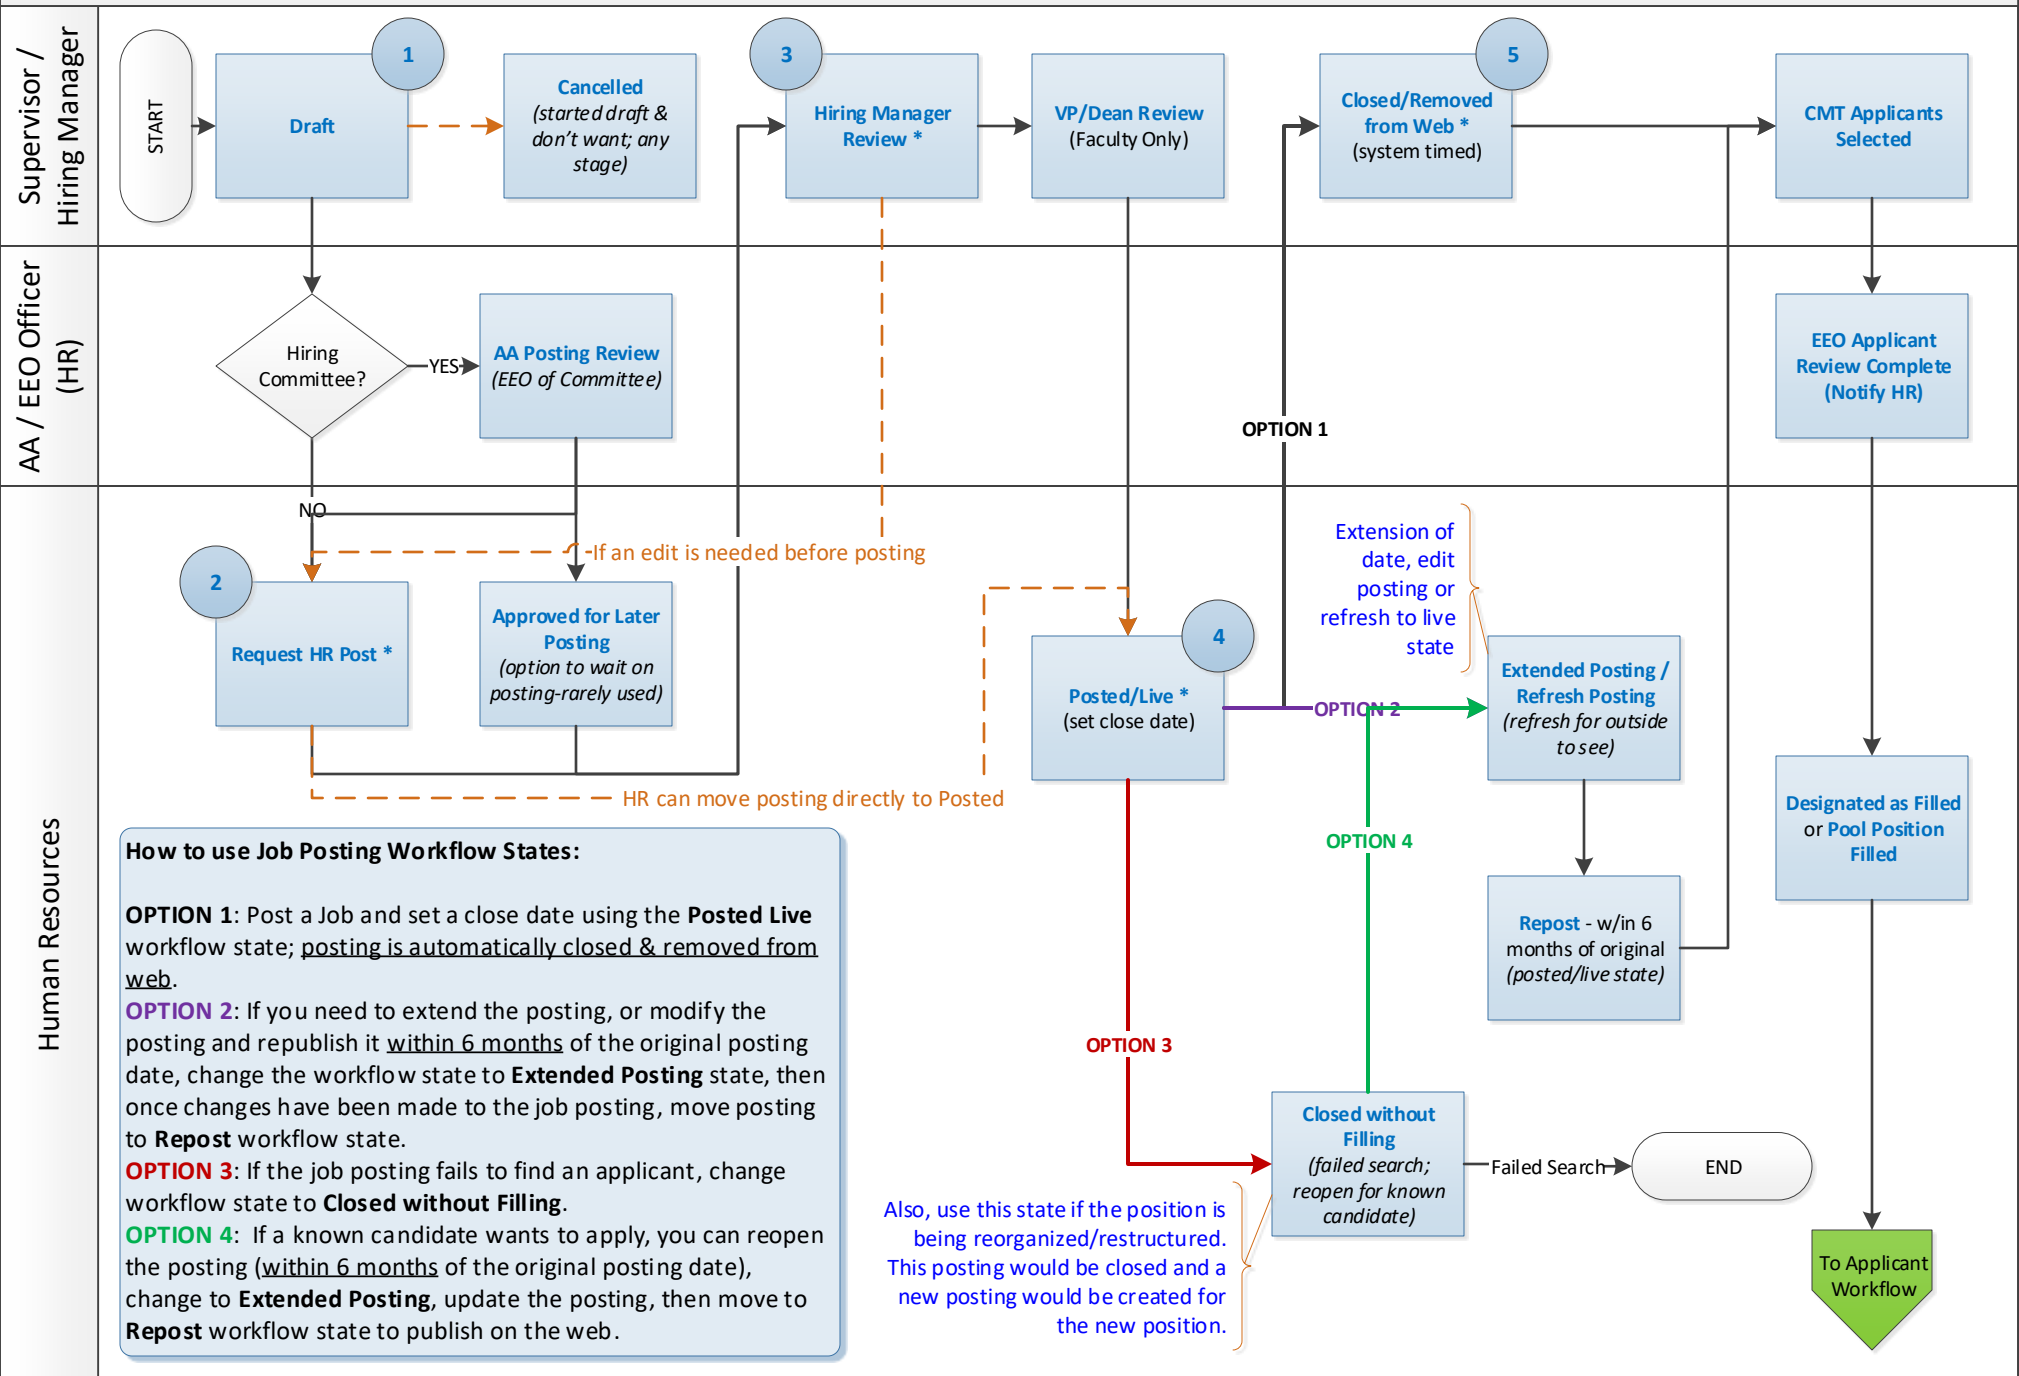

PeopleAdmin Job Posting Workflow States

V4

Applicant Workflow States

Supervisor / Hiring Manager

Human Resources

Hiring Proposal Workflow States

Onboard

v4

Supervisor / Hiring Manager

Human Resources

Workflow State

Decision Point

Optional Path

Communication