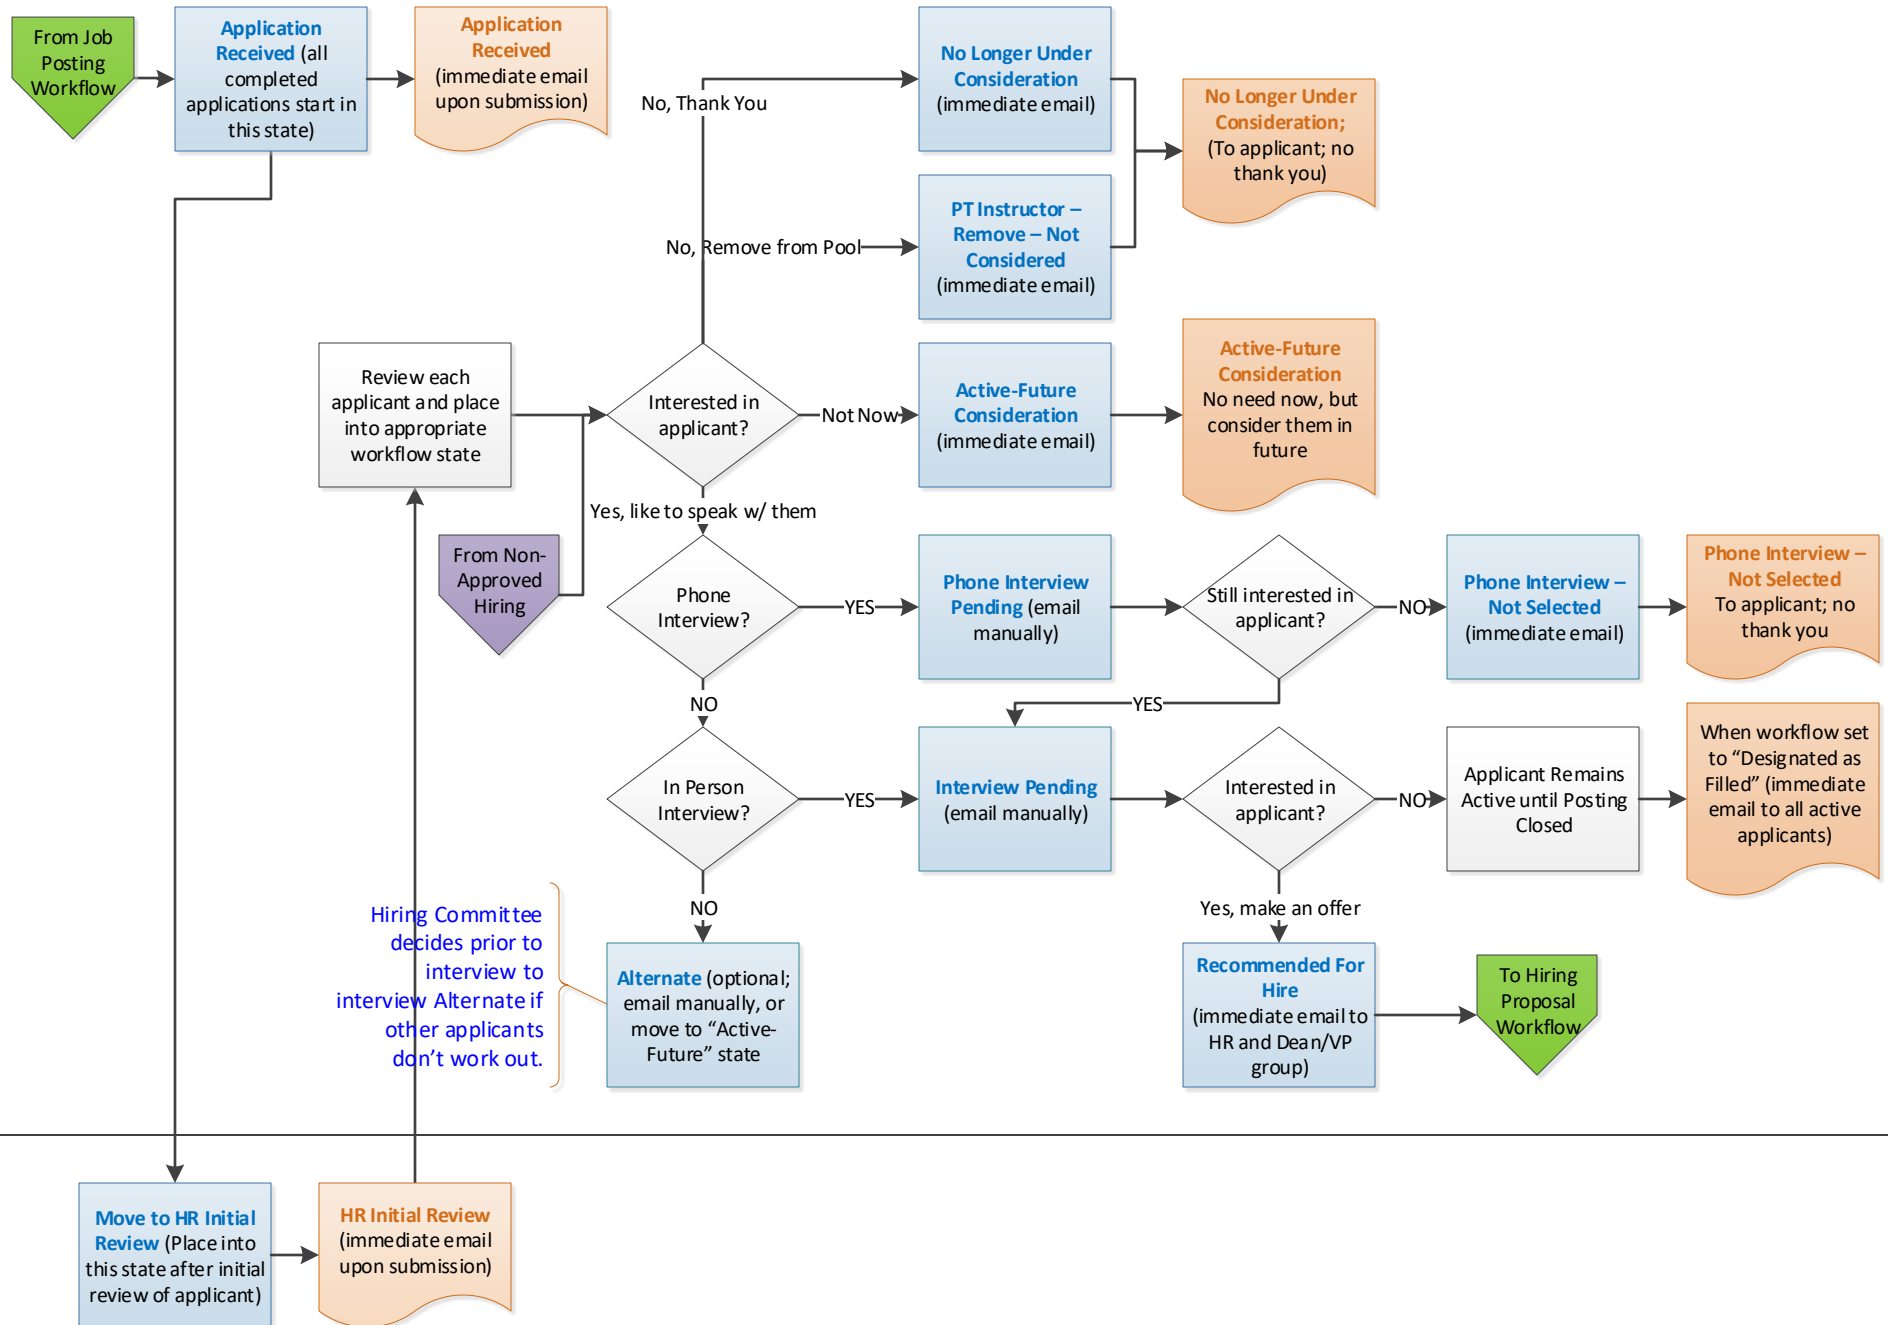

PeopleAdmin Job Posting Workflow States

V4

Applicant Workflow States

Supervisor / Hiring Manager

Human Resources

Hiring Proposal Workflow States

Onboard

v4

Supervisor / Hiring Manager

Human Resources

Workflow State

Decision Point

Optional Path

Communication