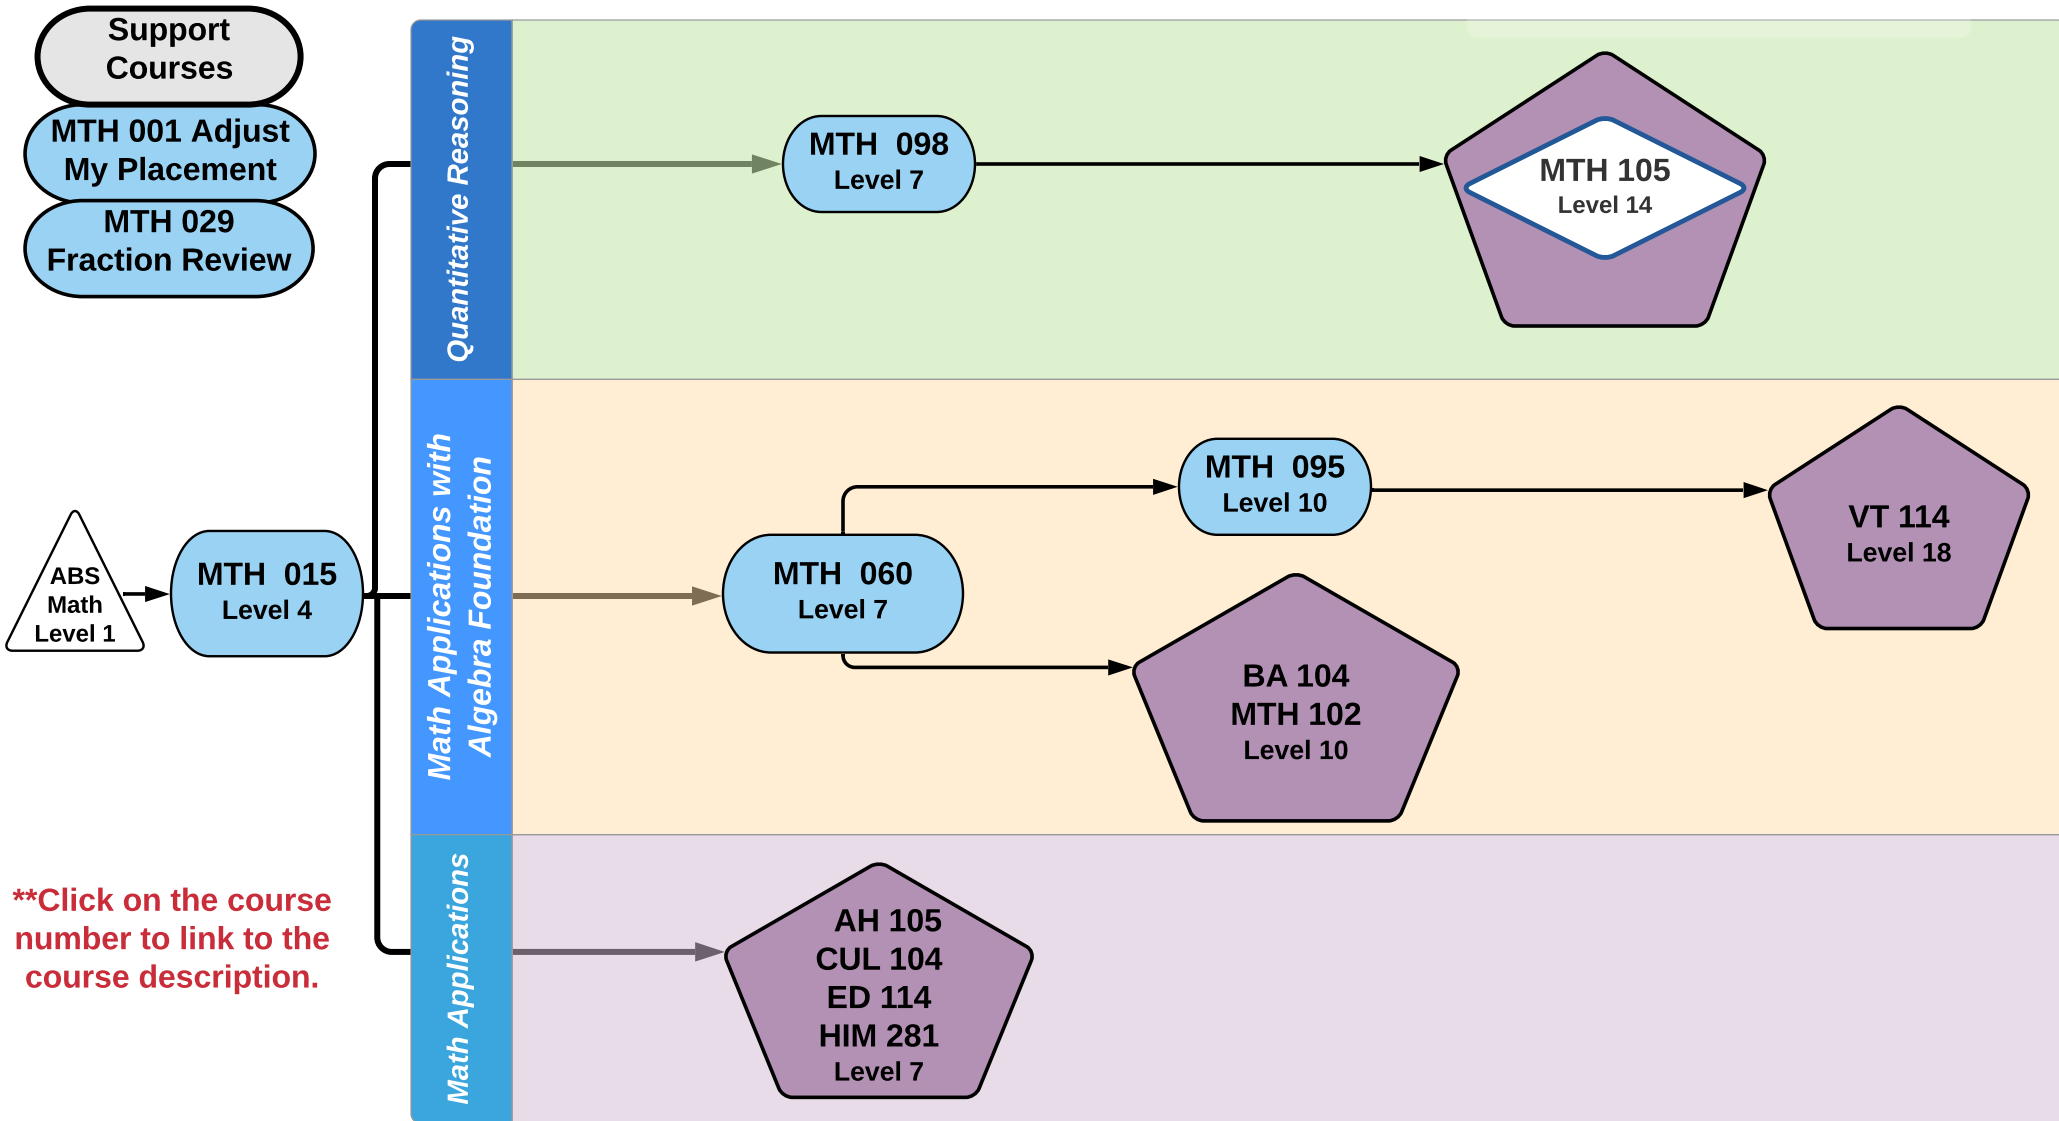

Transfer Degree Math Paths

for students planning to transfer to a 4-year institution

"Level" refers to Math Placement Level

****Click on the course number to link to the course description.**

Quantitative Reasoning

STEM

- Support Courses
- MTH 001 Adjust My Placement
- MTH 029 Fraction Review

Questions? Talk with your advisor, a math faculty member or email mathplacement@cooc.edu

Career and Technical Program Computation Paths

for students planning to finish their CTE degree/certificate at COCC

"Level" refers to Math Placement Level

****Click on the course number to link to the course description.**

Questions? Talk with your advisor, a math faculty member or email mathplacement@cocc.edu