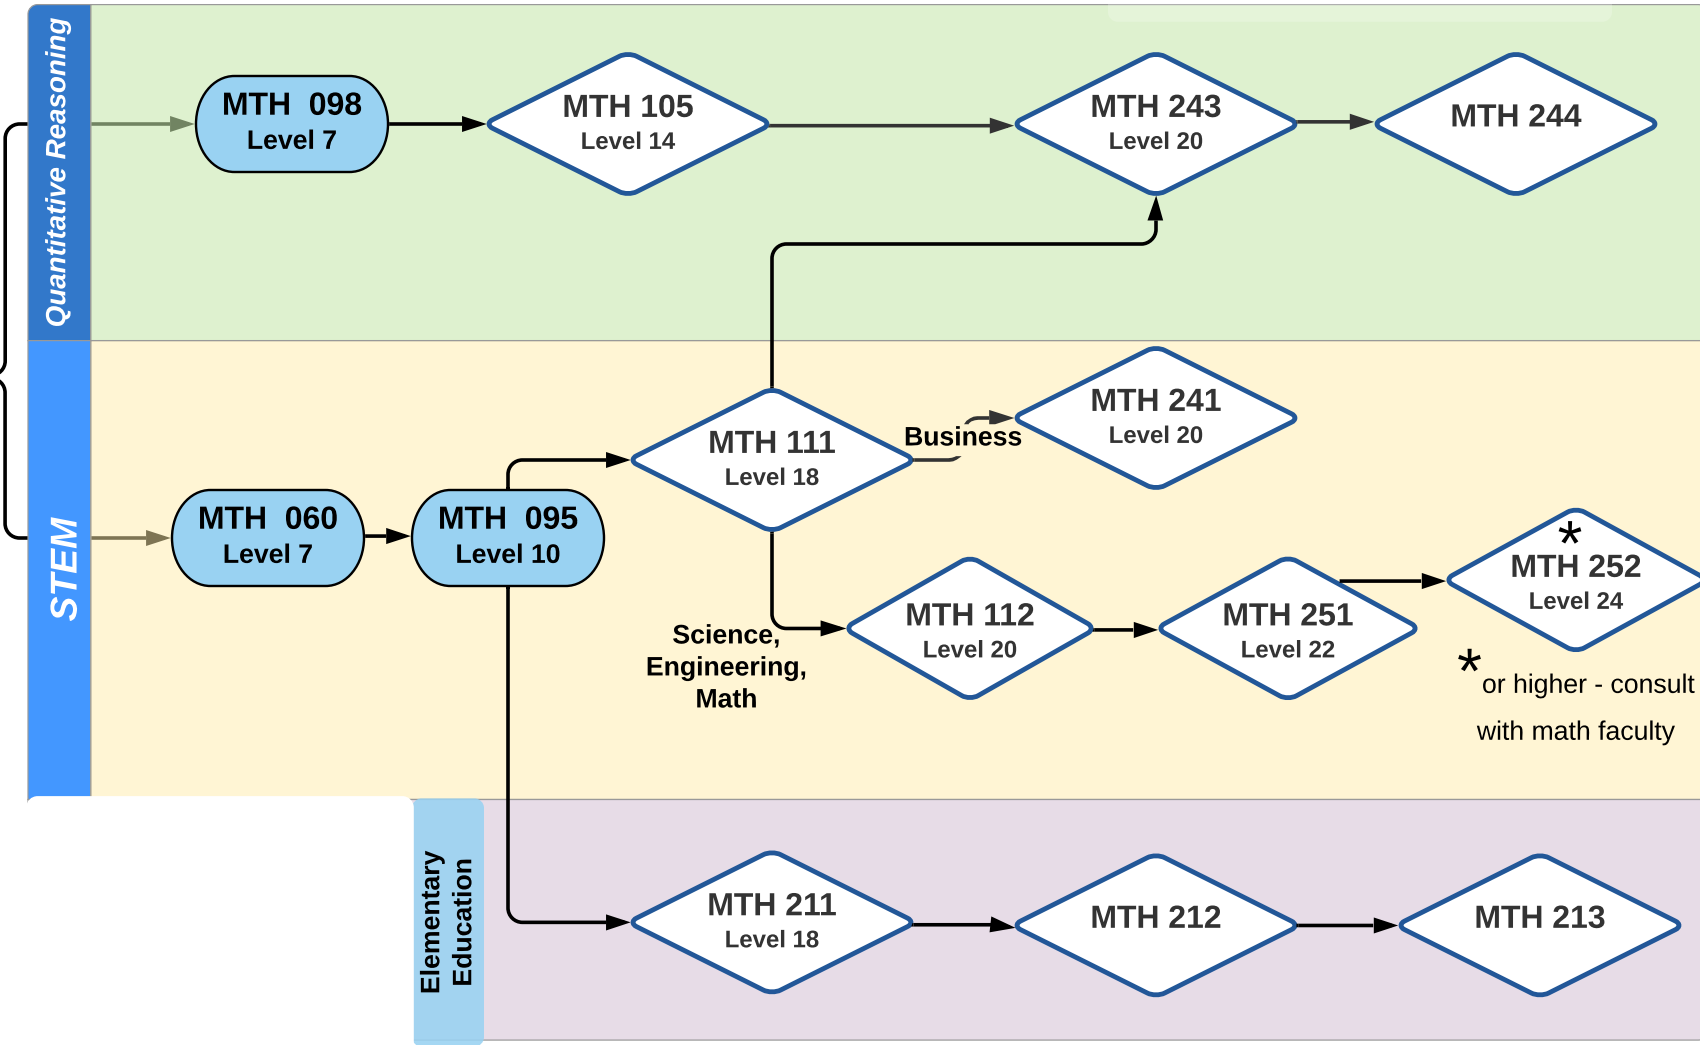

Transfer Degree Math Paths

for students planning to transfer to a 4-year institution

"Level" refers to Math Placement Level

****Click on the course number to link to the course description.**

Quantitative Reasoning

STEM

- Support Courses
- MTH 001 Adjust My Placement
- MTH 029 Fraction Review

Questions? Talk with your advisor, a math faculty member or email mathplacement@cooc.edu

Career and Technical Program Computation Paths

for students planning to finish their CTE degree/certificate at COCC

"Level" refers to Math Placement Level

****Click on the course number to link to the course description.**

Questions? Talk with your advisor, a math faculty member or email mathplacement@cocc.edu